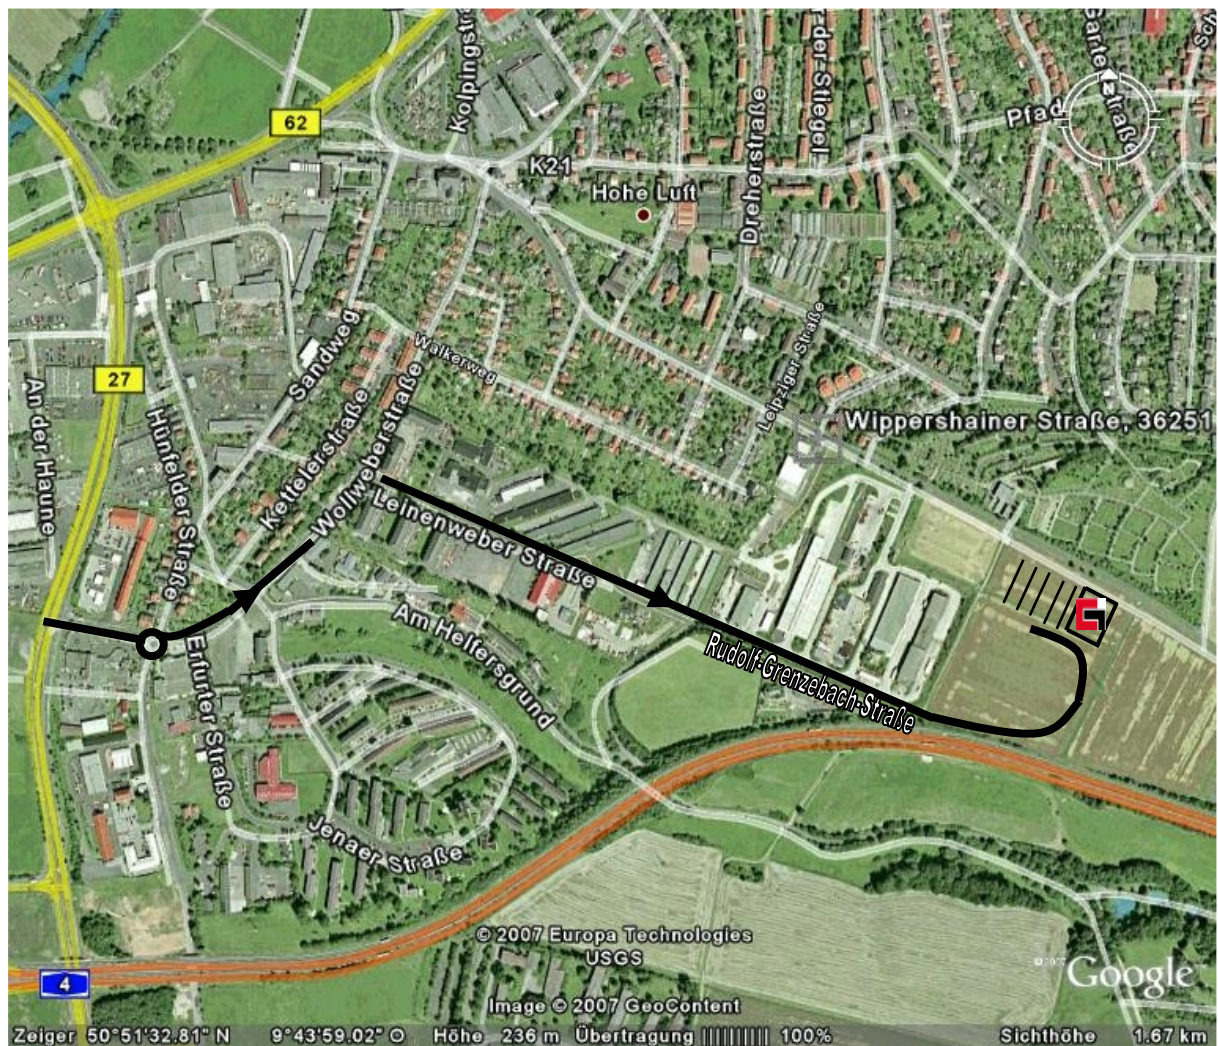

How to find the new Grenzebach Office Building

- From the B27 turn into Wollweberstraße
- At the roundabout, take the second exit
- Turn right into Leinenweber Straße and follow it into to **Rudolph Grenzebach Straße** .

You will find the car park and office building on the left.

Our new Address:
Grenzebach BSH GmbH
Rudolf-Grenzebach-Str. 1
36251 Bad Hersfeld